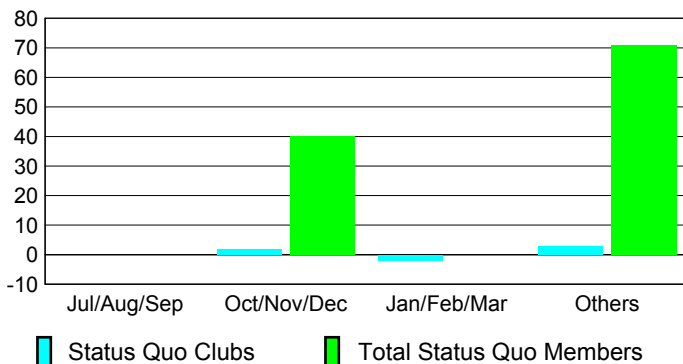

Club Results 2009-2010

Goal, New, Dropped, Gain/Loss

Comparison of Club Gain/Loss

Current Year Compared to the Previous Year

YTD Status Quo Clubs 2009-2010

Status Quo Clubs Compared to Status Quo Members

MEMBERSHIP

Membership Results
2009-2010

Membership
2008-2009

Month	Net Memb Goal	Actual New Memb	Actual Dropped Memb	Gain/Loss of Memb	Gain/Loss of Memb
Jul/Aug/Sep	5	81	-95	-14	30
Oct/Nov/Dec	20	45	-75	-30	-45
Jan/Feb/Mar	45	75	-87	-12	37
Apr/May/June	50	88	-172	-84	-36
Totals	120	289	-429	-140	-14