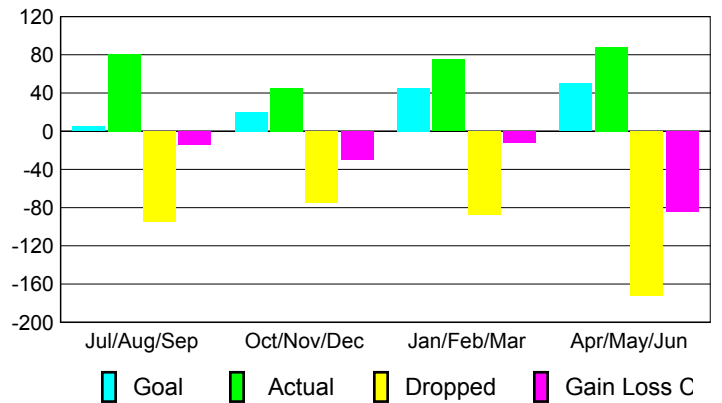

Membership Results 2009-2010

Goal, New, Dropped, Gain/Loss