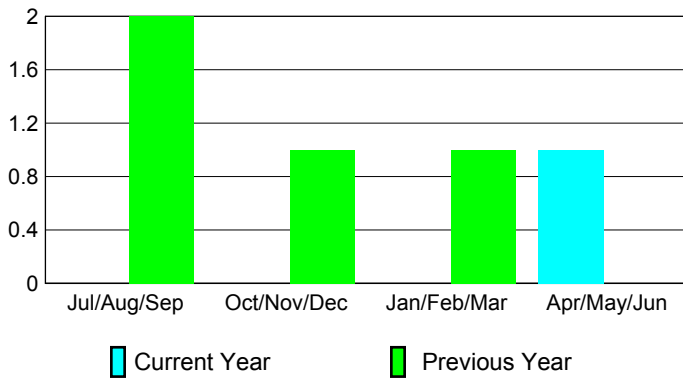

2009-2010 GMT Quarterly Report for District (or Undistricted) **District 108AB**

GMT: **Federico STEINHAUS**

Location: **ITALY**

GMT CA: **4**

CLUBS

Club Results
2009-2010

Clubs
2008-2009

Month	New Club Goal	Actual New Clubs	Actual Dropped Clubs	Gain/Loss of Clubs	Gain/Loss of Clubs
Jul/Aug/Sep	0	0	0	0	2
Oct/Nov/Dec	1	0	0	0	1
Jan/Feb/Mar	1	0	0	0	1
Apr/May/June	1	1	0	1	0
Totals	3	1	0	1	4

Club Results 2009-2010

Goal, New, Dropped, Gain/Loss

Comparison of Club Gain/Loss

Current Year Compared to the Previous Year

YTD Status Quo Clubs 2009-2010

Status Quo Clubs Compared to Status Quo Members

MEMBERSHIP