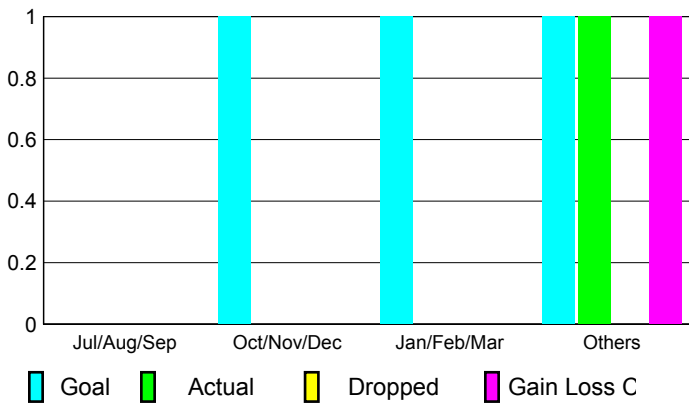

2009-2010 GMT Quarterly Report for District (or Undistricted) **District 108AB**

GMT: **Federico STEINHAUS**

Location: **ITALY**

GMT CA: **4**

CLUBS

Club Results
2009-2010

Clubs
2008-2009

Month	New Club Goal	Actual New Clubs	Actual Dropped Clubs	Gain/Loss of Clubs	Gain/Loss of Clubs
Jul/Aug/Sep	0	0	0	0	2
Oct/Nov/Dec	1	0	0	0	1
Jan/Feb/Mar	1	0	0	0	1
Apr/May/June	1	1	0	1	0
Totals	3	1	0	1	4

Club Results 2009-2010

Goal, New, Dropped, Gain/Loss

Comparison of Club Gain/Loss

Current Year Compared to the Previous Year

YTD Status Quo Clubs 2009-2010

Status Quo Clubs Compared to Status Quo Members

MEMBERSHIP

Membership Results
2009-2010

Membership
2008-2009

Month	Net Memb Goal	Actual New Memb	Actual Dropped Memb	Gain/Loss of Memb	Gain/Loss of Memb
Jul/Aug/Sep	5	81	-95	-14	30
Oct/Nov/Dec	20	45	-75	-30	-45
Jan/Feb/Mar	45	75	-87	-12	37
Apr/May/June	50	88	-172	-84	-36
Totals	120	289	-429	-140	-14