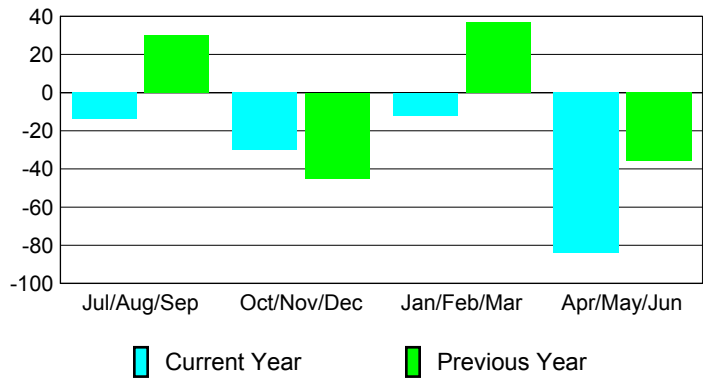

Membership Results
2009-2010

Membership
2008-2009

Month	Net Memb Goal	Actual New Memb	Actual Dropped Memb	Gain/Loss of Memb	Gain/Loss of Memb
Jul/Aug/Sep	5	81	-95	-14	30
Oct/Nov/Dec	20	45	-75	-30	-45
Jan/Feb/Mar	45	75	-87	-12	37
Apr/May/June	50	88	-172	-84	-36
Totals	120	289	-429	-140	-14

Membership Results 2009-2010

Goal, New, Dropped, Gain/Loss

Comparison of Membership Gain/Loss

Current Year Compared to the Previous Year

Gender Comparison 2009-2010